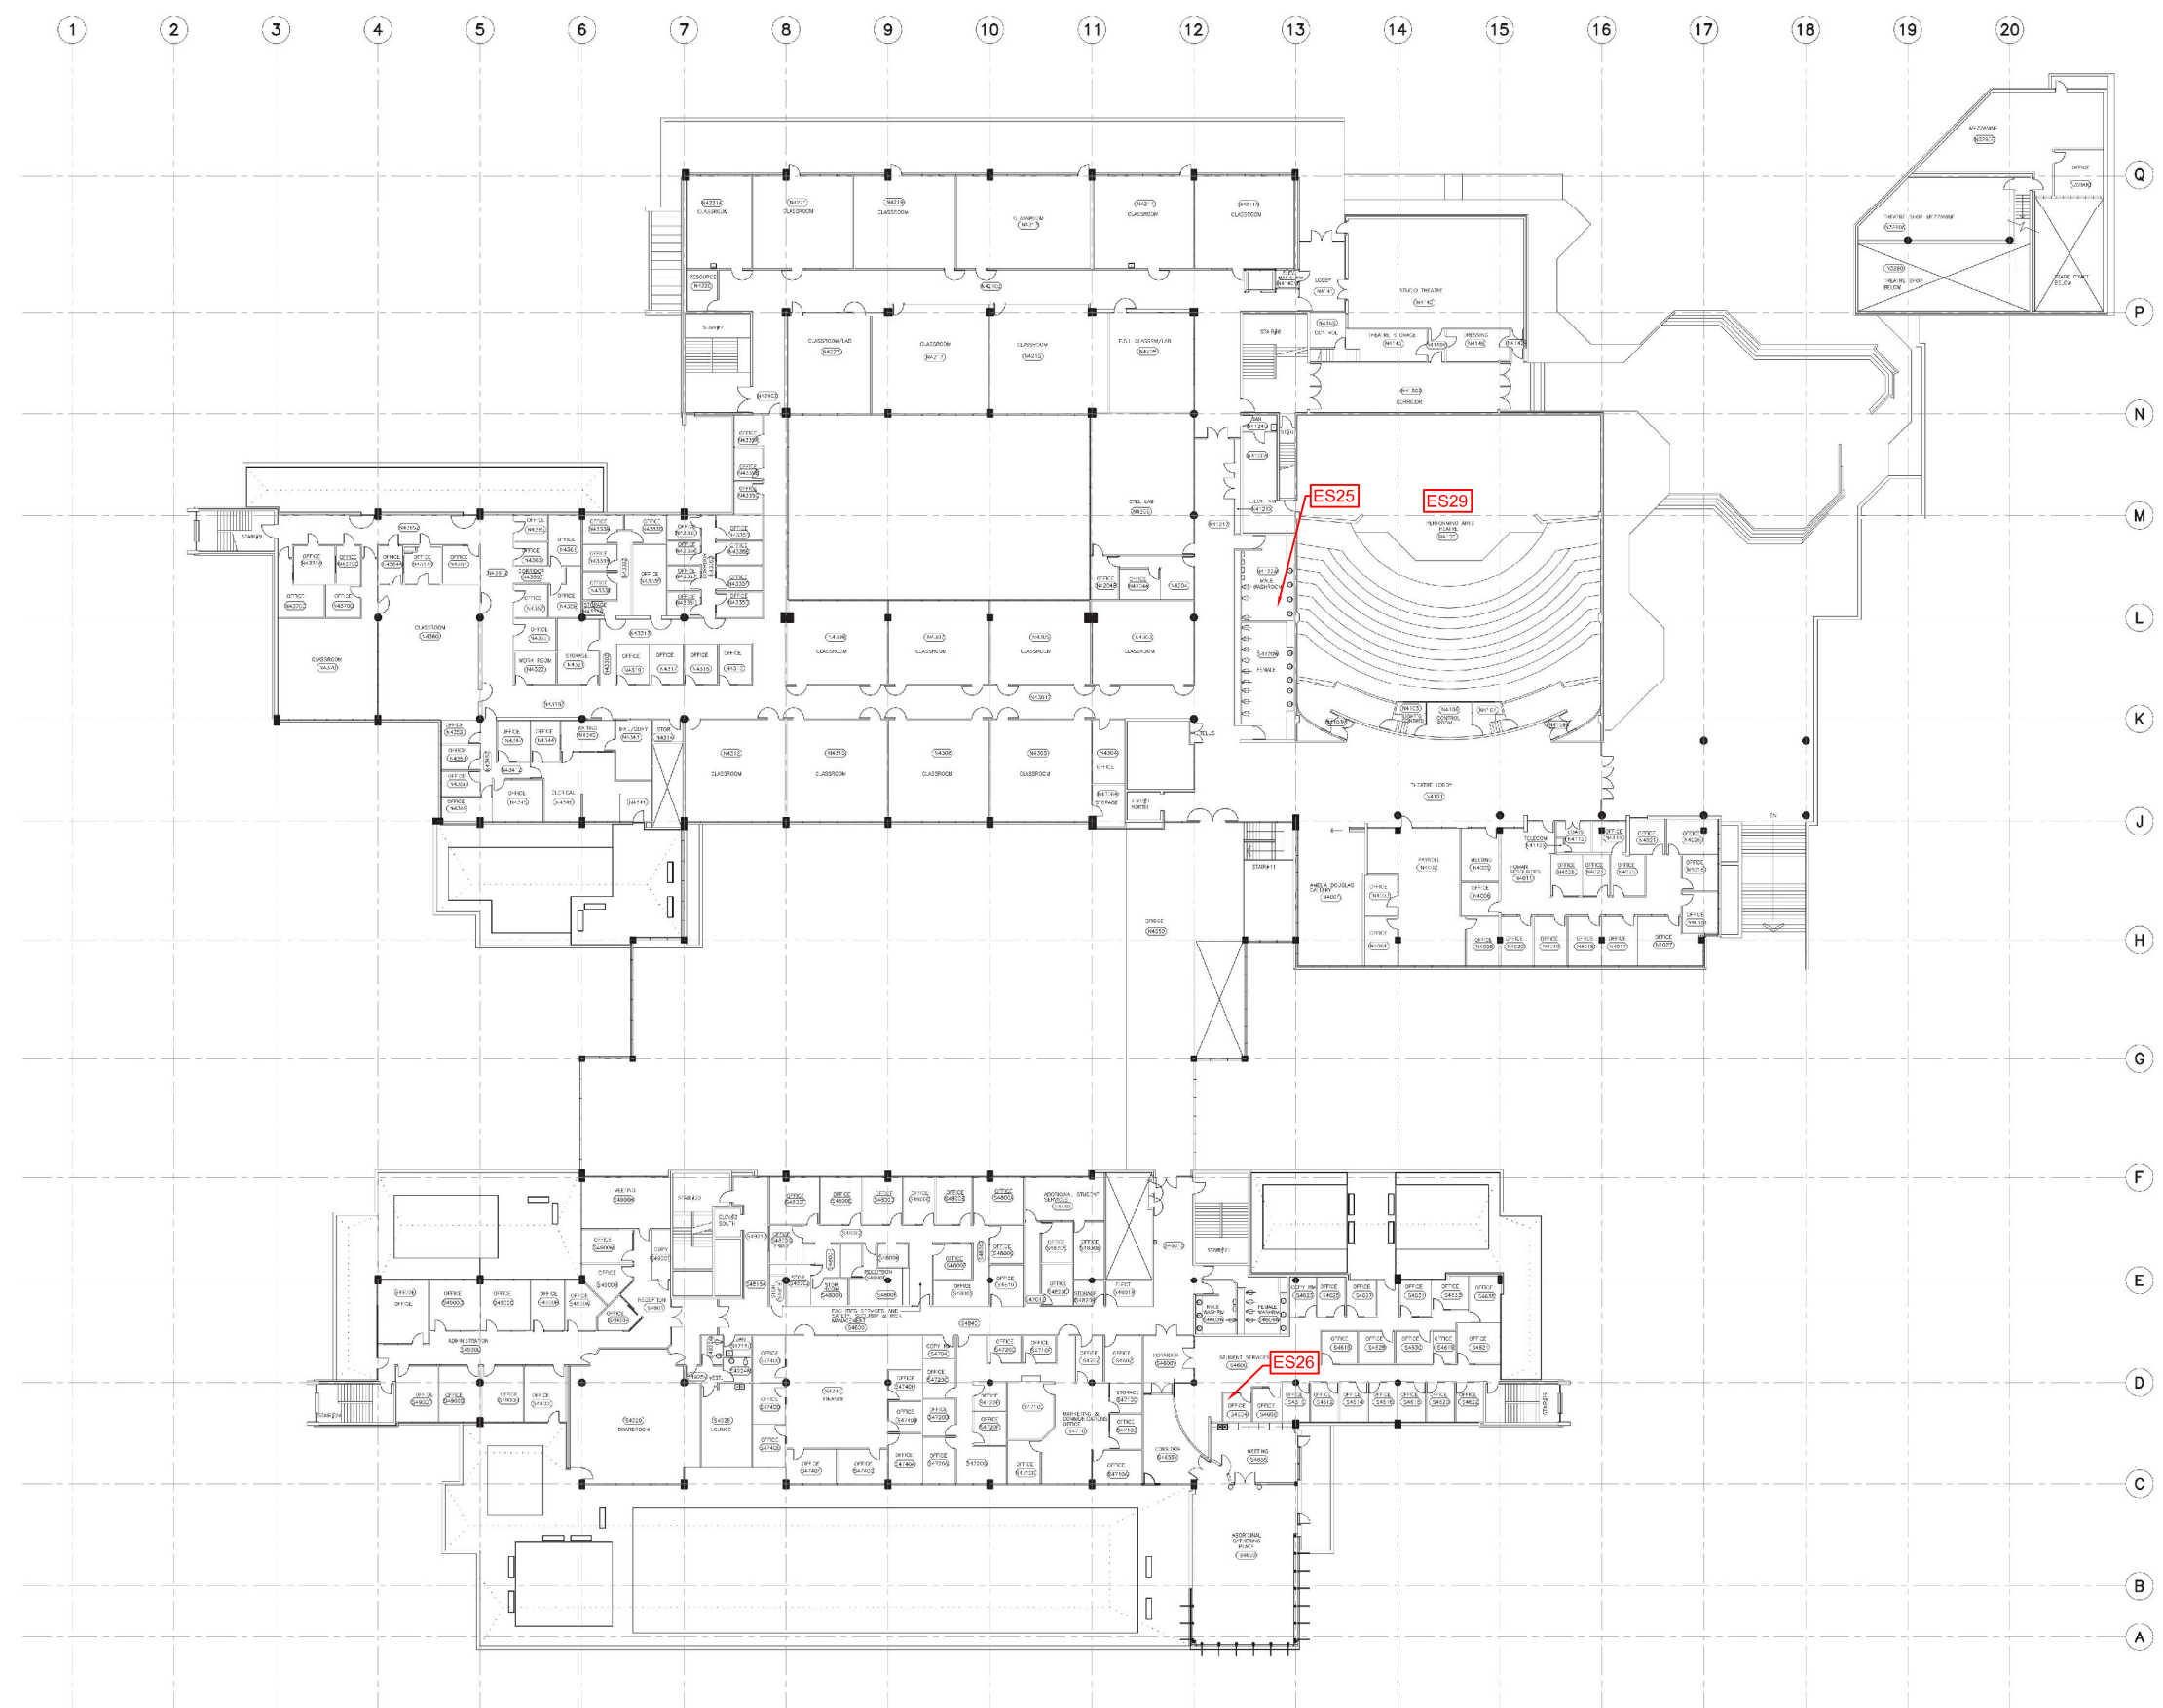

LEGEND:

- ES EXCLUDED SPACE
- CS CONFINED SPACE

CLIENT:

DOUGLAS COLLEGE
700 ROYAL AVENUE
NEW WESTMINSTER, BC

LOCATION:

700 ROYAL AVENUE
NEW WESTMINSTER, BC

TITLE:

CONFINED SPACE IDENTIFICATION
NEW WESTMINSTER CAMPUS
NW-LEVEL 4

DATE:

2019/08/20

PROJECT #:

235813.001

DRAWN BY:

PM

DRAWING:

7 OF 9

CHECKED BY:

HJ

SCALE:

NTS