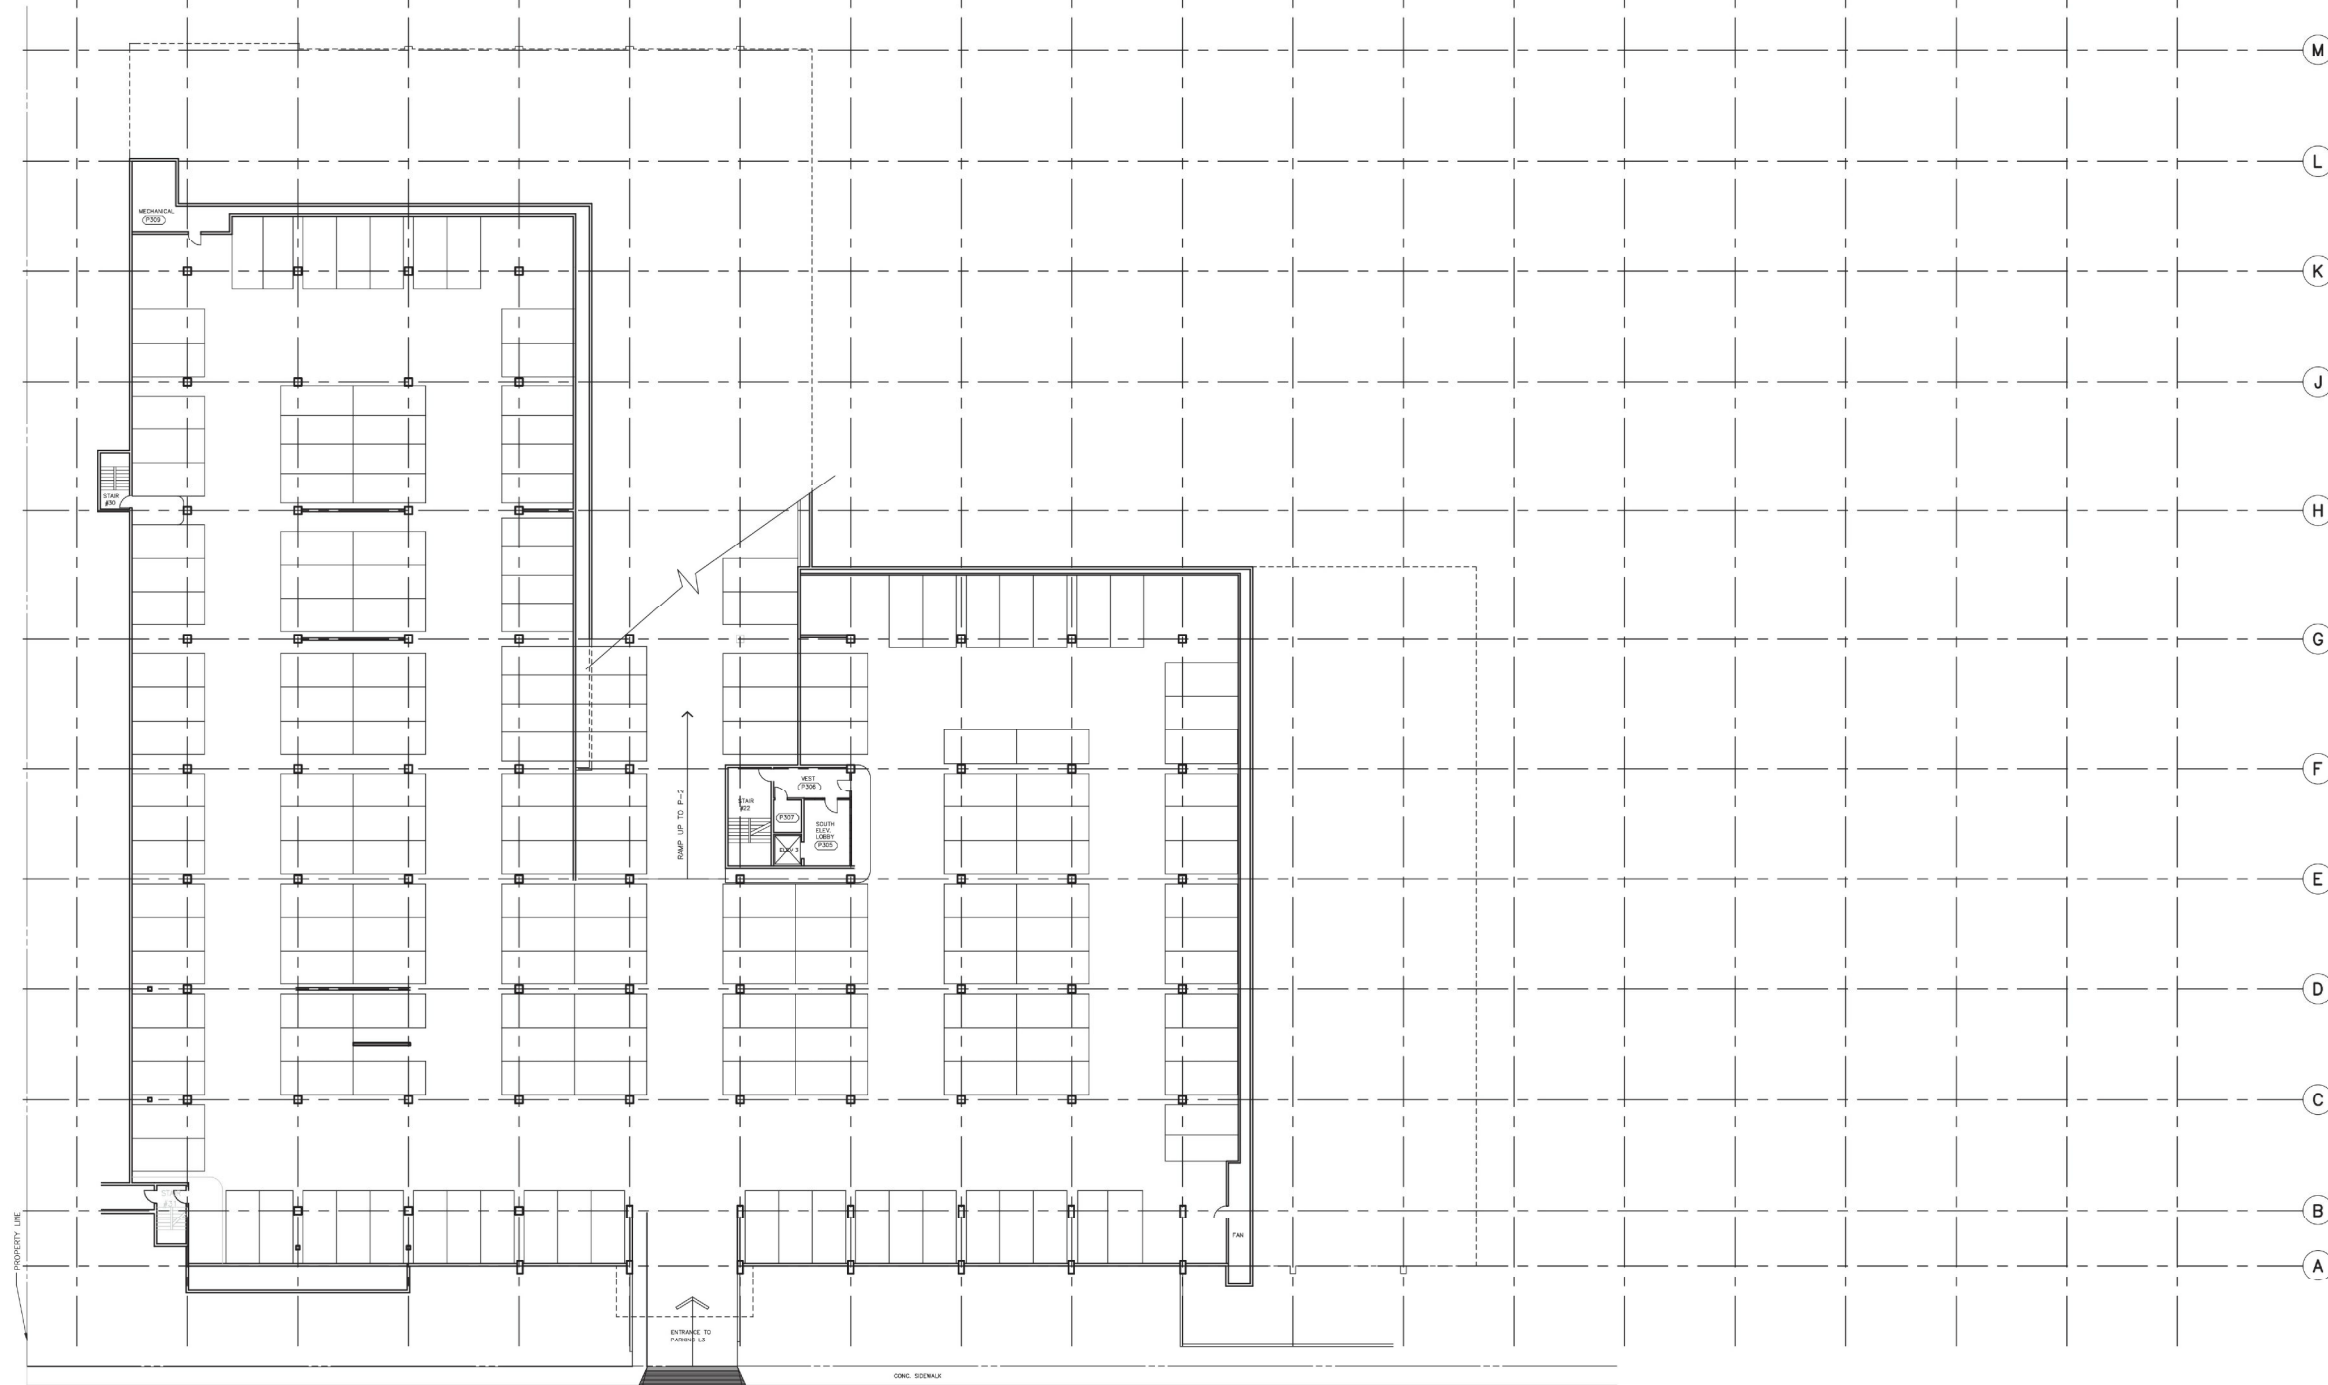

1 2 3 4 5 6 7 8 9 10 11 12 13 14 15 16 17 18 19 20

Q

P

N

M

L

K

J

H

G

F

E

D

C

B

A

LEGEND:

- ES EXCLUDED SPACE
- CS CONFINED SPACE

CLIENT:

DOUGLAS COLLEGE
700 ROYAL AVENUE
NEW WESTMINSTER, BC

LOCATION:

700 ROYAL AVENUE
NEW WESTMINSTER, BC

TITLE:

CONFINED SPACE IDENTIFICATION
NEW WESTMINSTER CAMPUS
NW-PARKING LEVEL 3

DATE:

2019/08/20

PROJECT # :

235813.001

DRAWN BY:

DM

DRAWING:

1 OF 9

CHECKED BY:

HJ

SCALE:

NTS