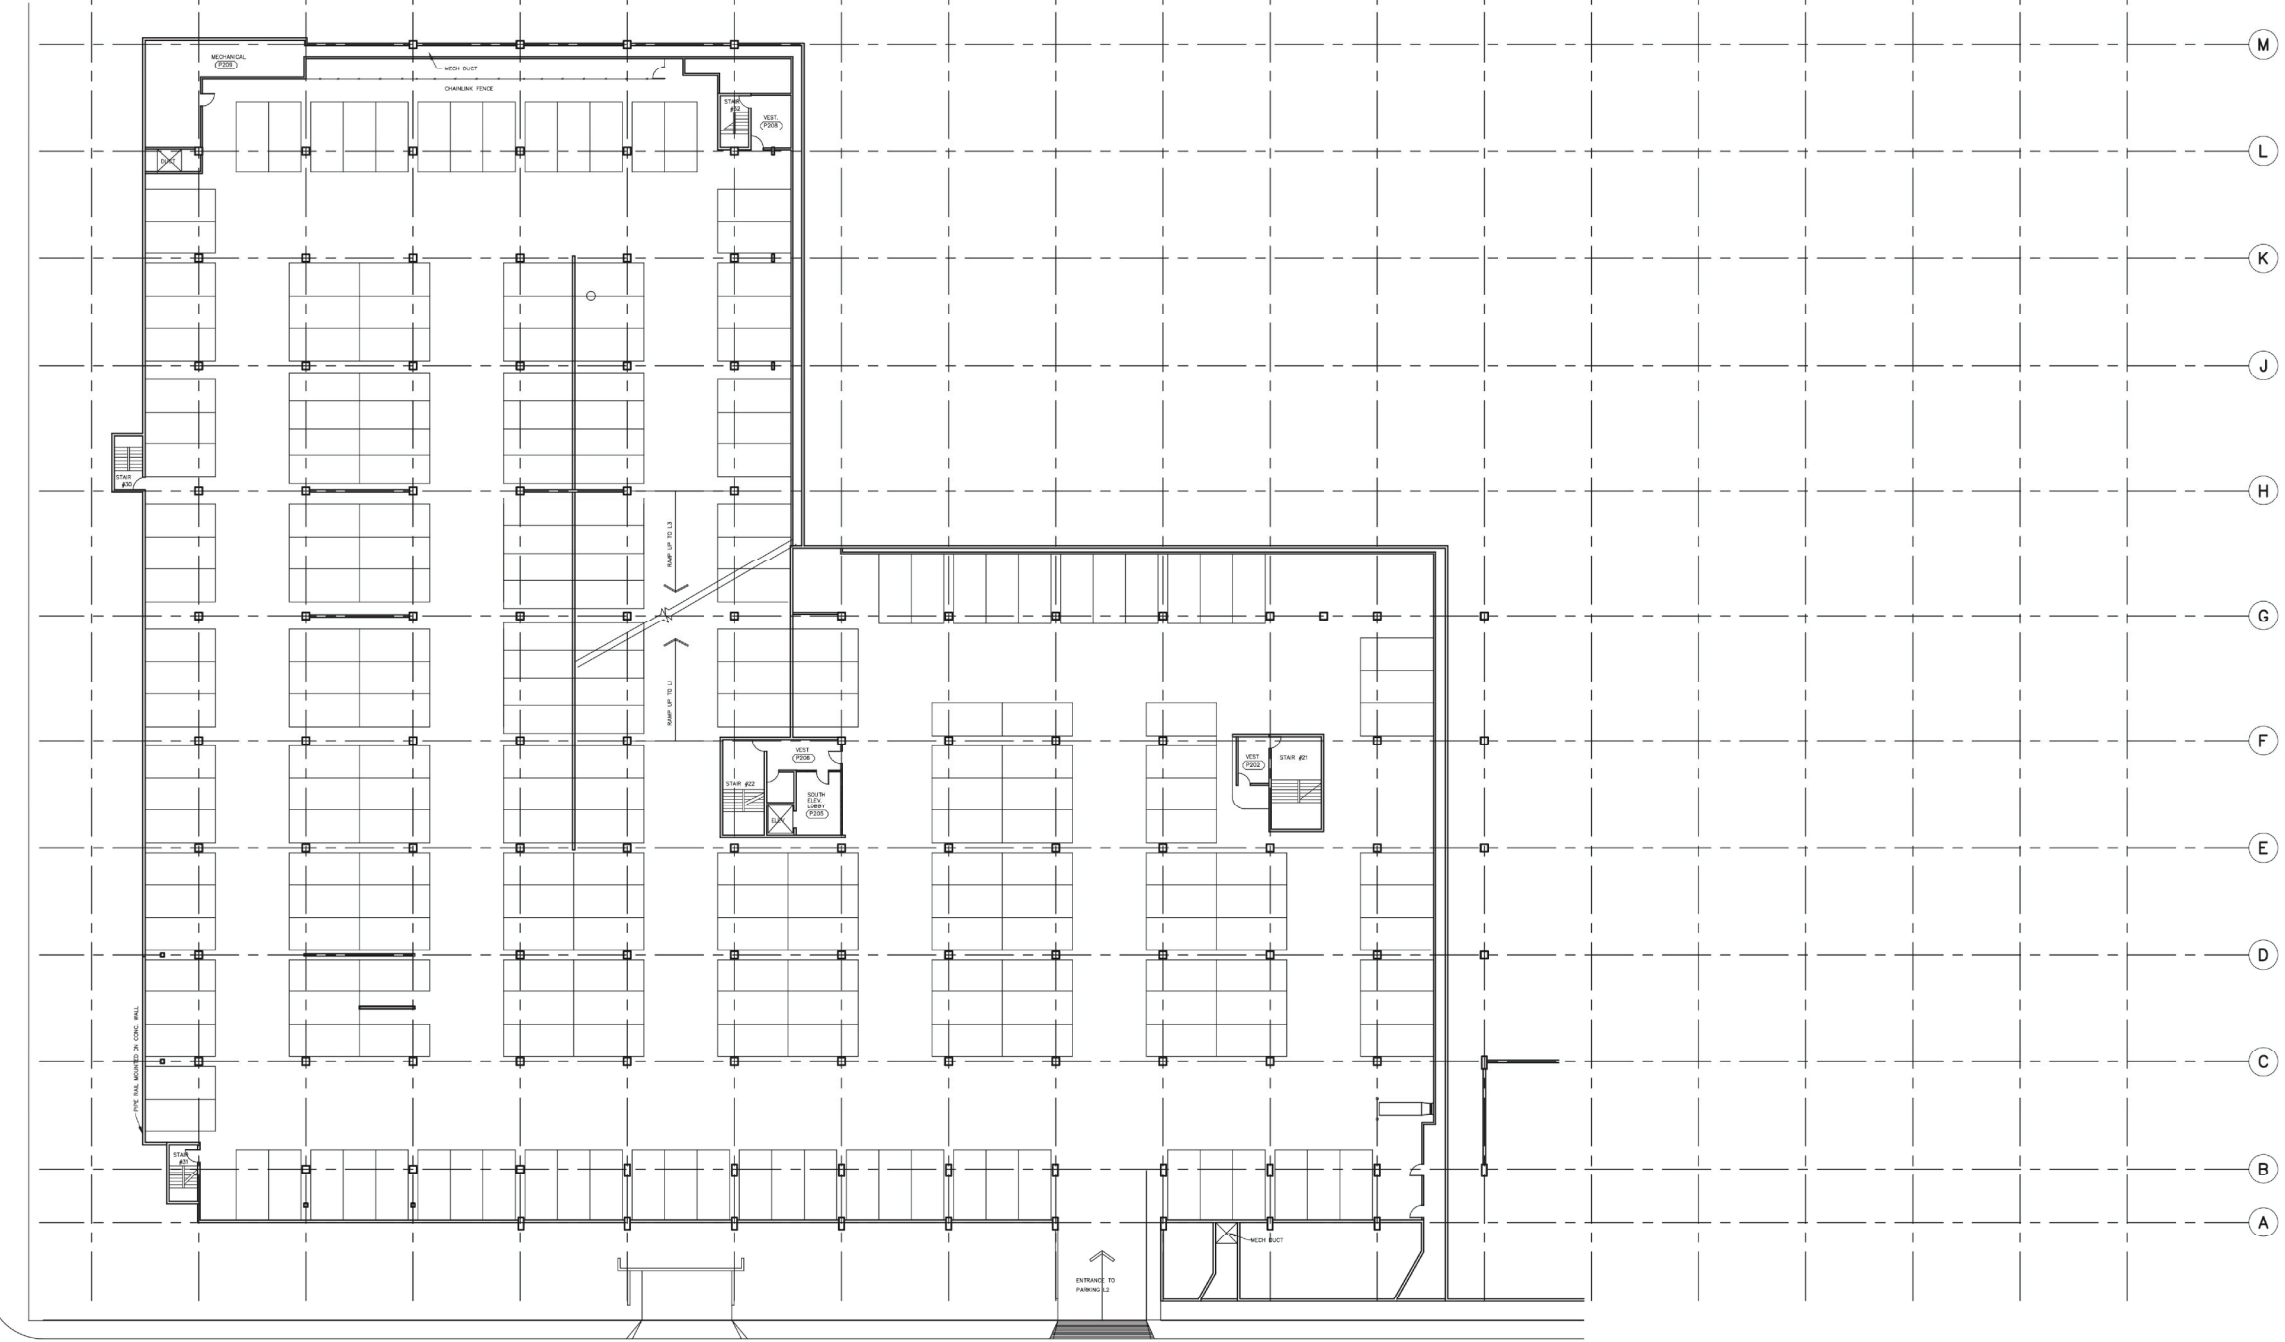

CLIENT: DOUGLAS COLLEGE
700 ROYAL AVENUE
NEW WESTMINSTER, BC

LOCATION:
700 ROYAL AVENUE
NEW WESTMINSTER, BC

TITLE:
CONFINED SPACE IDENTIFICATION
NEW WESTMINSTER CAMPUS
NW-PARKING LEVEL 2

DATE:
2019/08/20

PROJECT # :
235813.001

DRAWN BY:
DM

DRAWING:

CHECKED BY:
HJ

2 OF 9

SCALE:
NTS