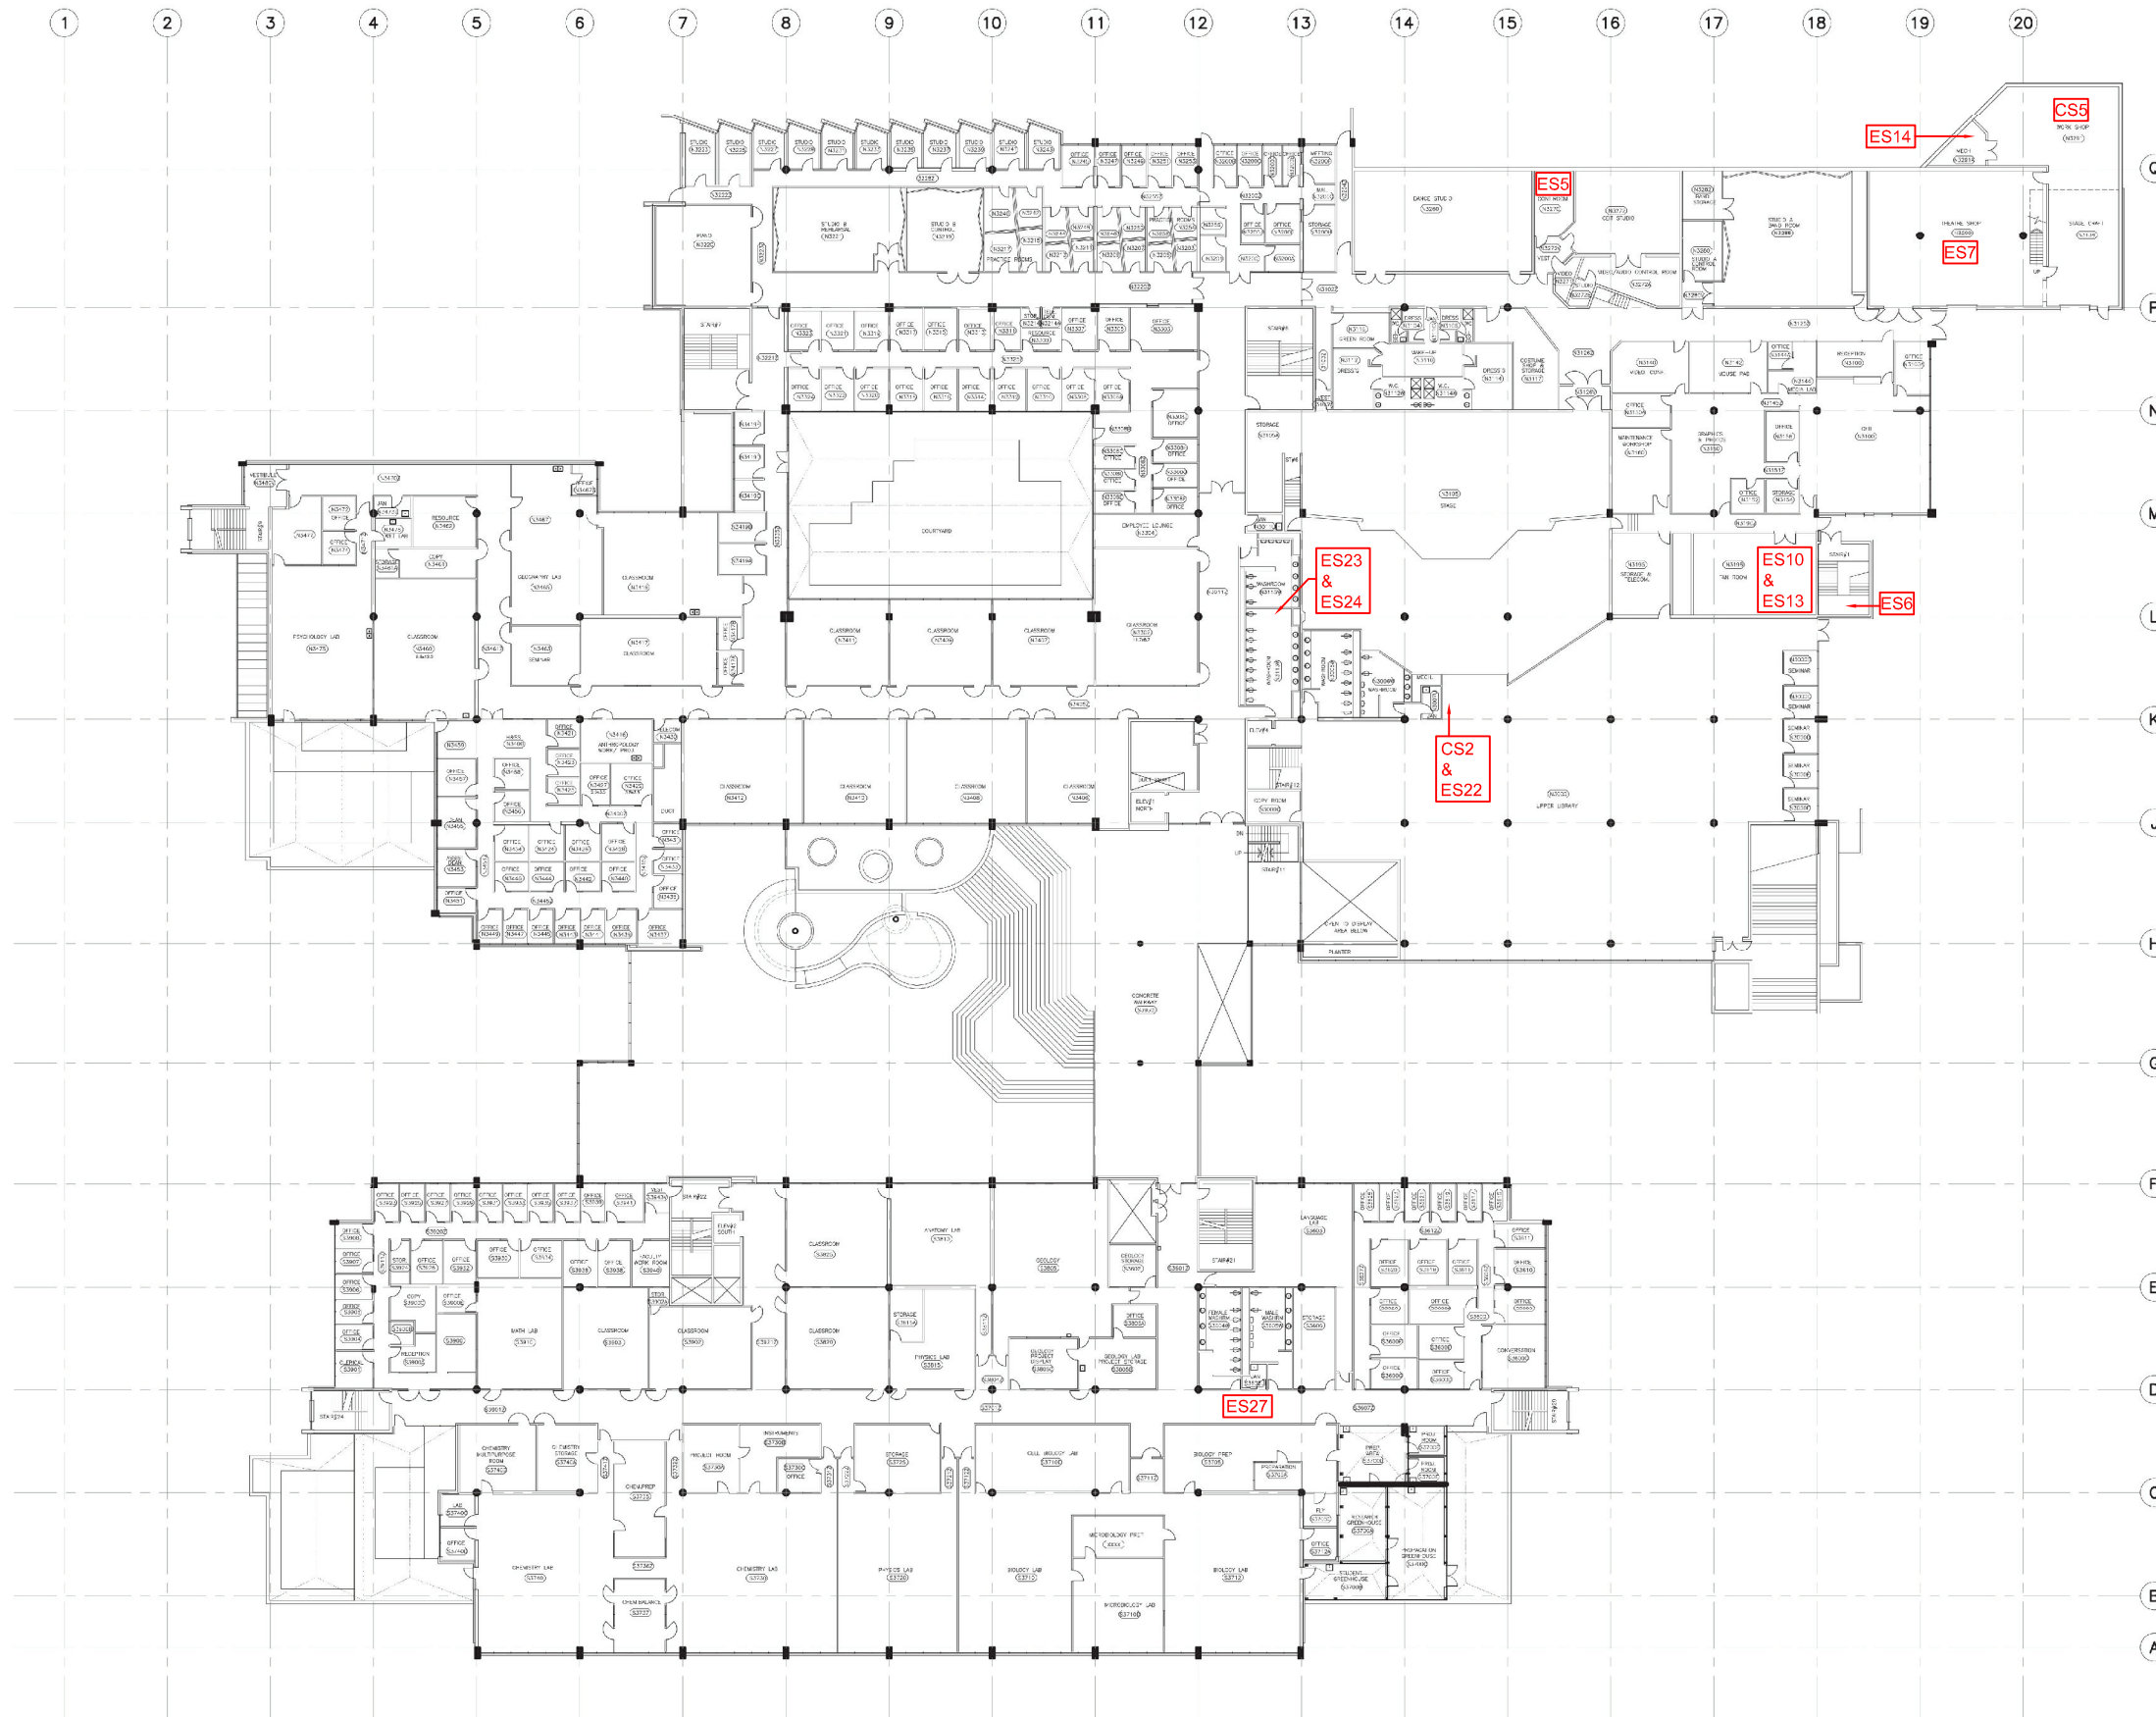

LEGEND:

- ES EXCLUDED SPACE
- CS CONFINED SPACE

CLIENT:
DOUGLAS COLLEGE
700 ROYAL AVENUE
NEW WESTMINSTER, BC

LOCATION:
700 ROYAL AVENUE
NEW WESTMINSTER, BC

TITLE:
CONFINED SPACE IDENTIFICATION
NEW WESTMINSTER CAMPUS
NW-LEVEL 3

DATE: 2019/08/20	PROJECT # : 235813.001

DRAWN BY: PM	DRAWING: 6 OF 9

CHECKED BY: HJ

SCALE: NTS