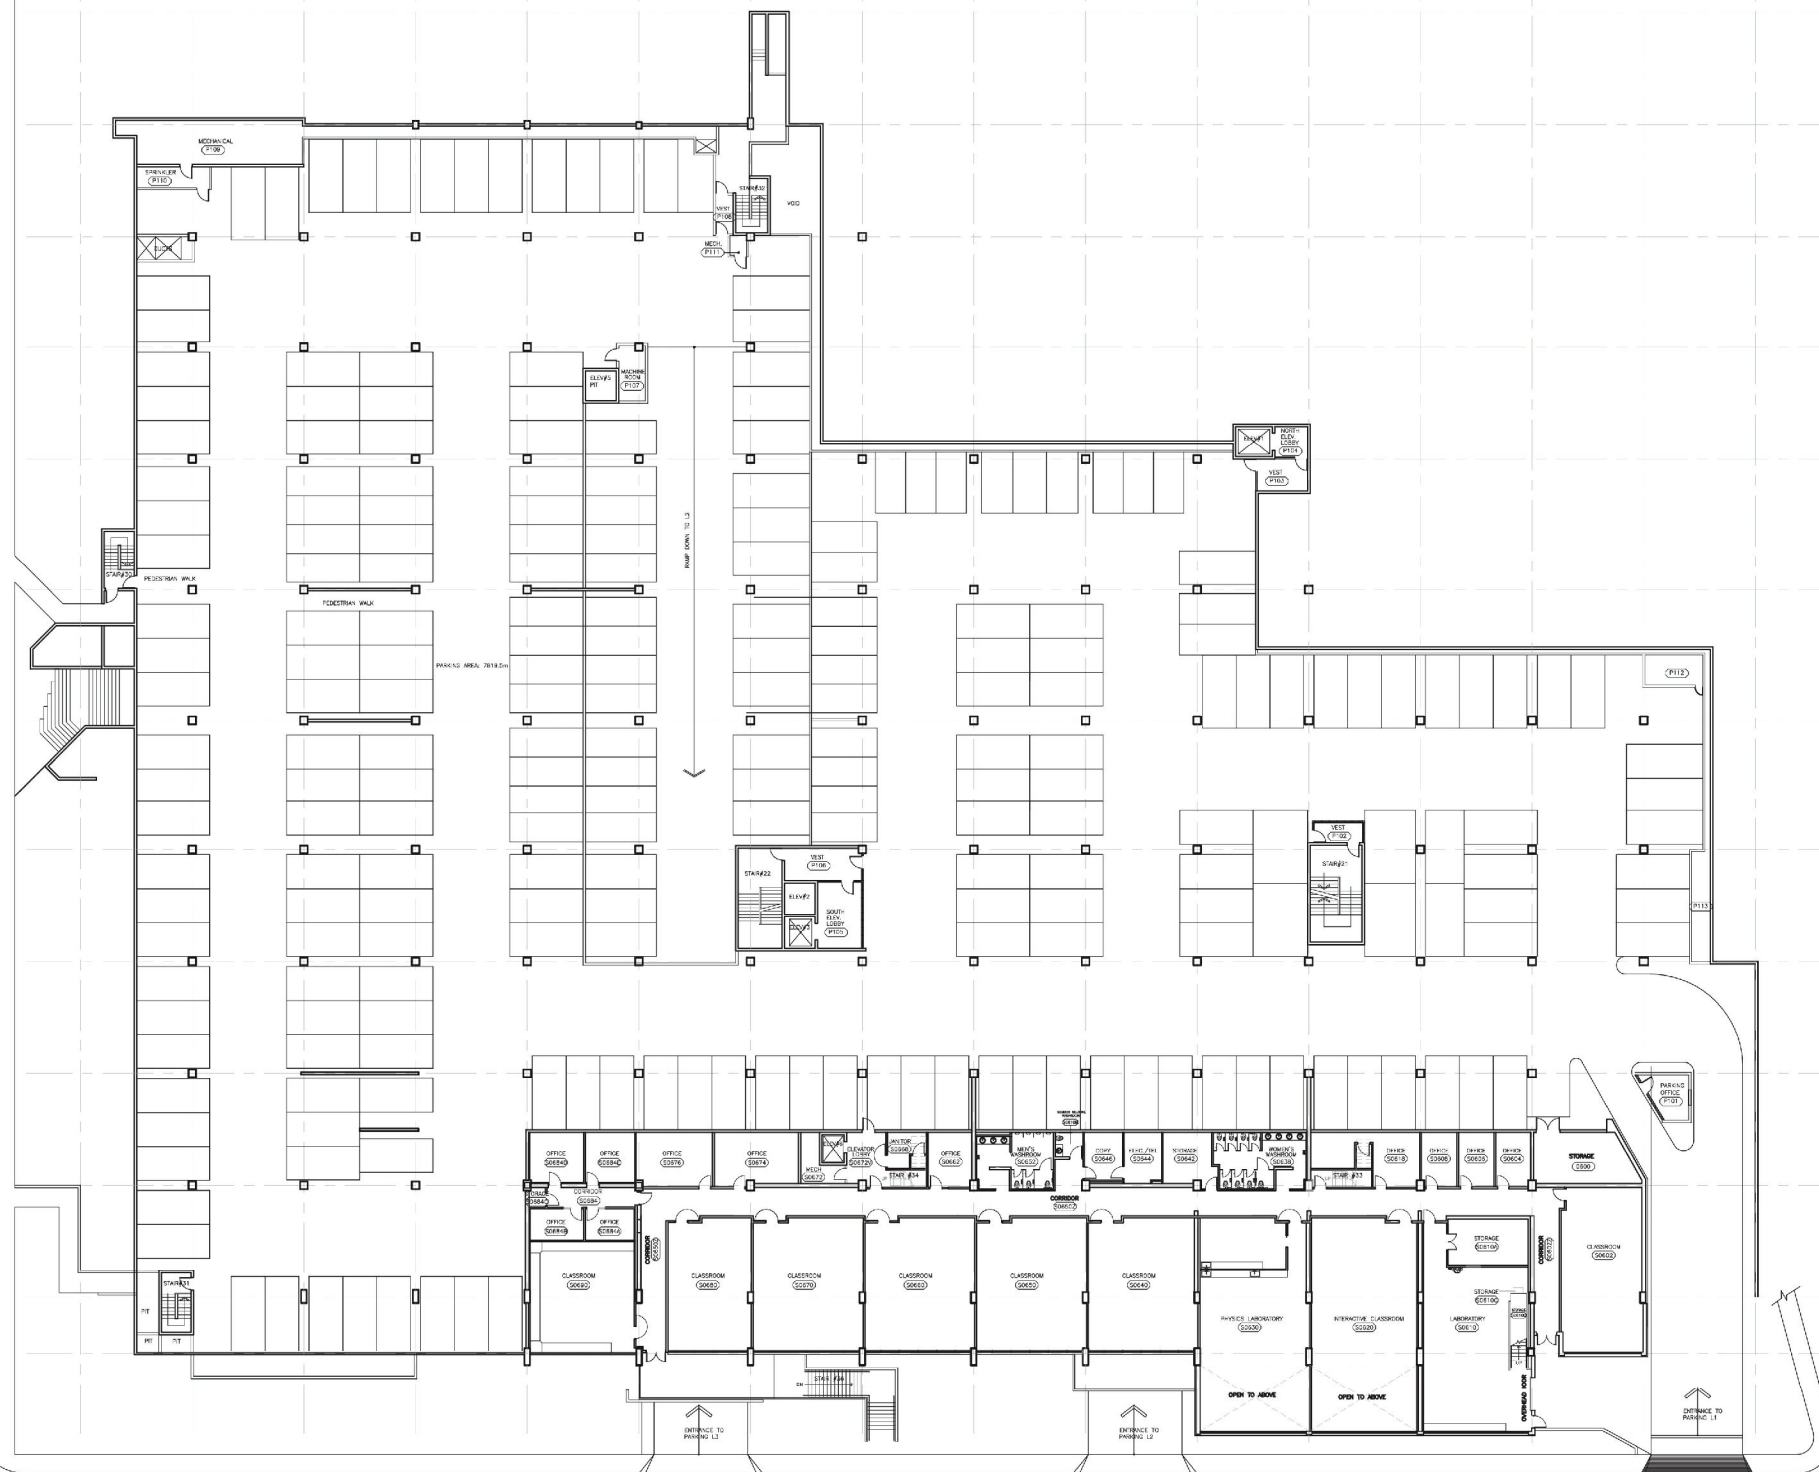

DATE:
2019/08/20

PROJECT # :
235813.001

DRAWN BY:
DM

CHECKED BY:
HJ

SCALE:
NTS

DRAWING:

3 OF 9

LEGEND: