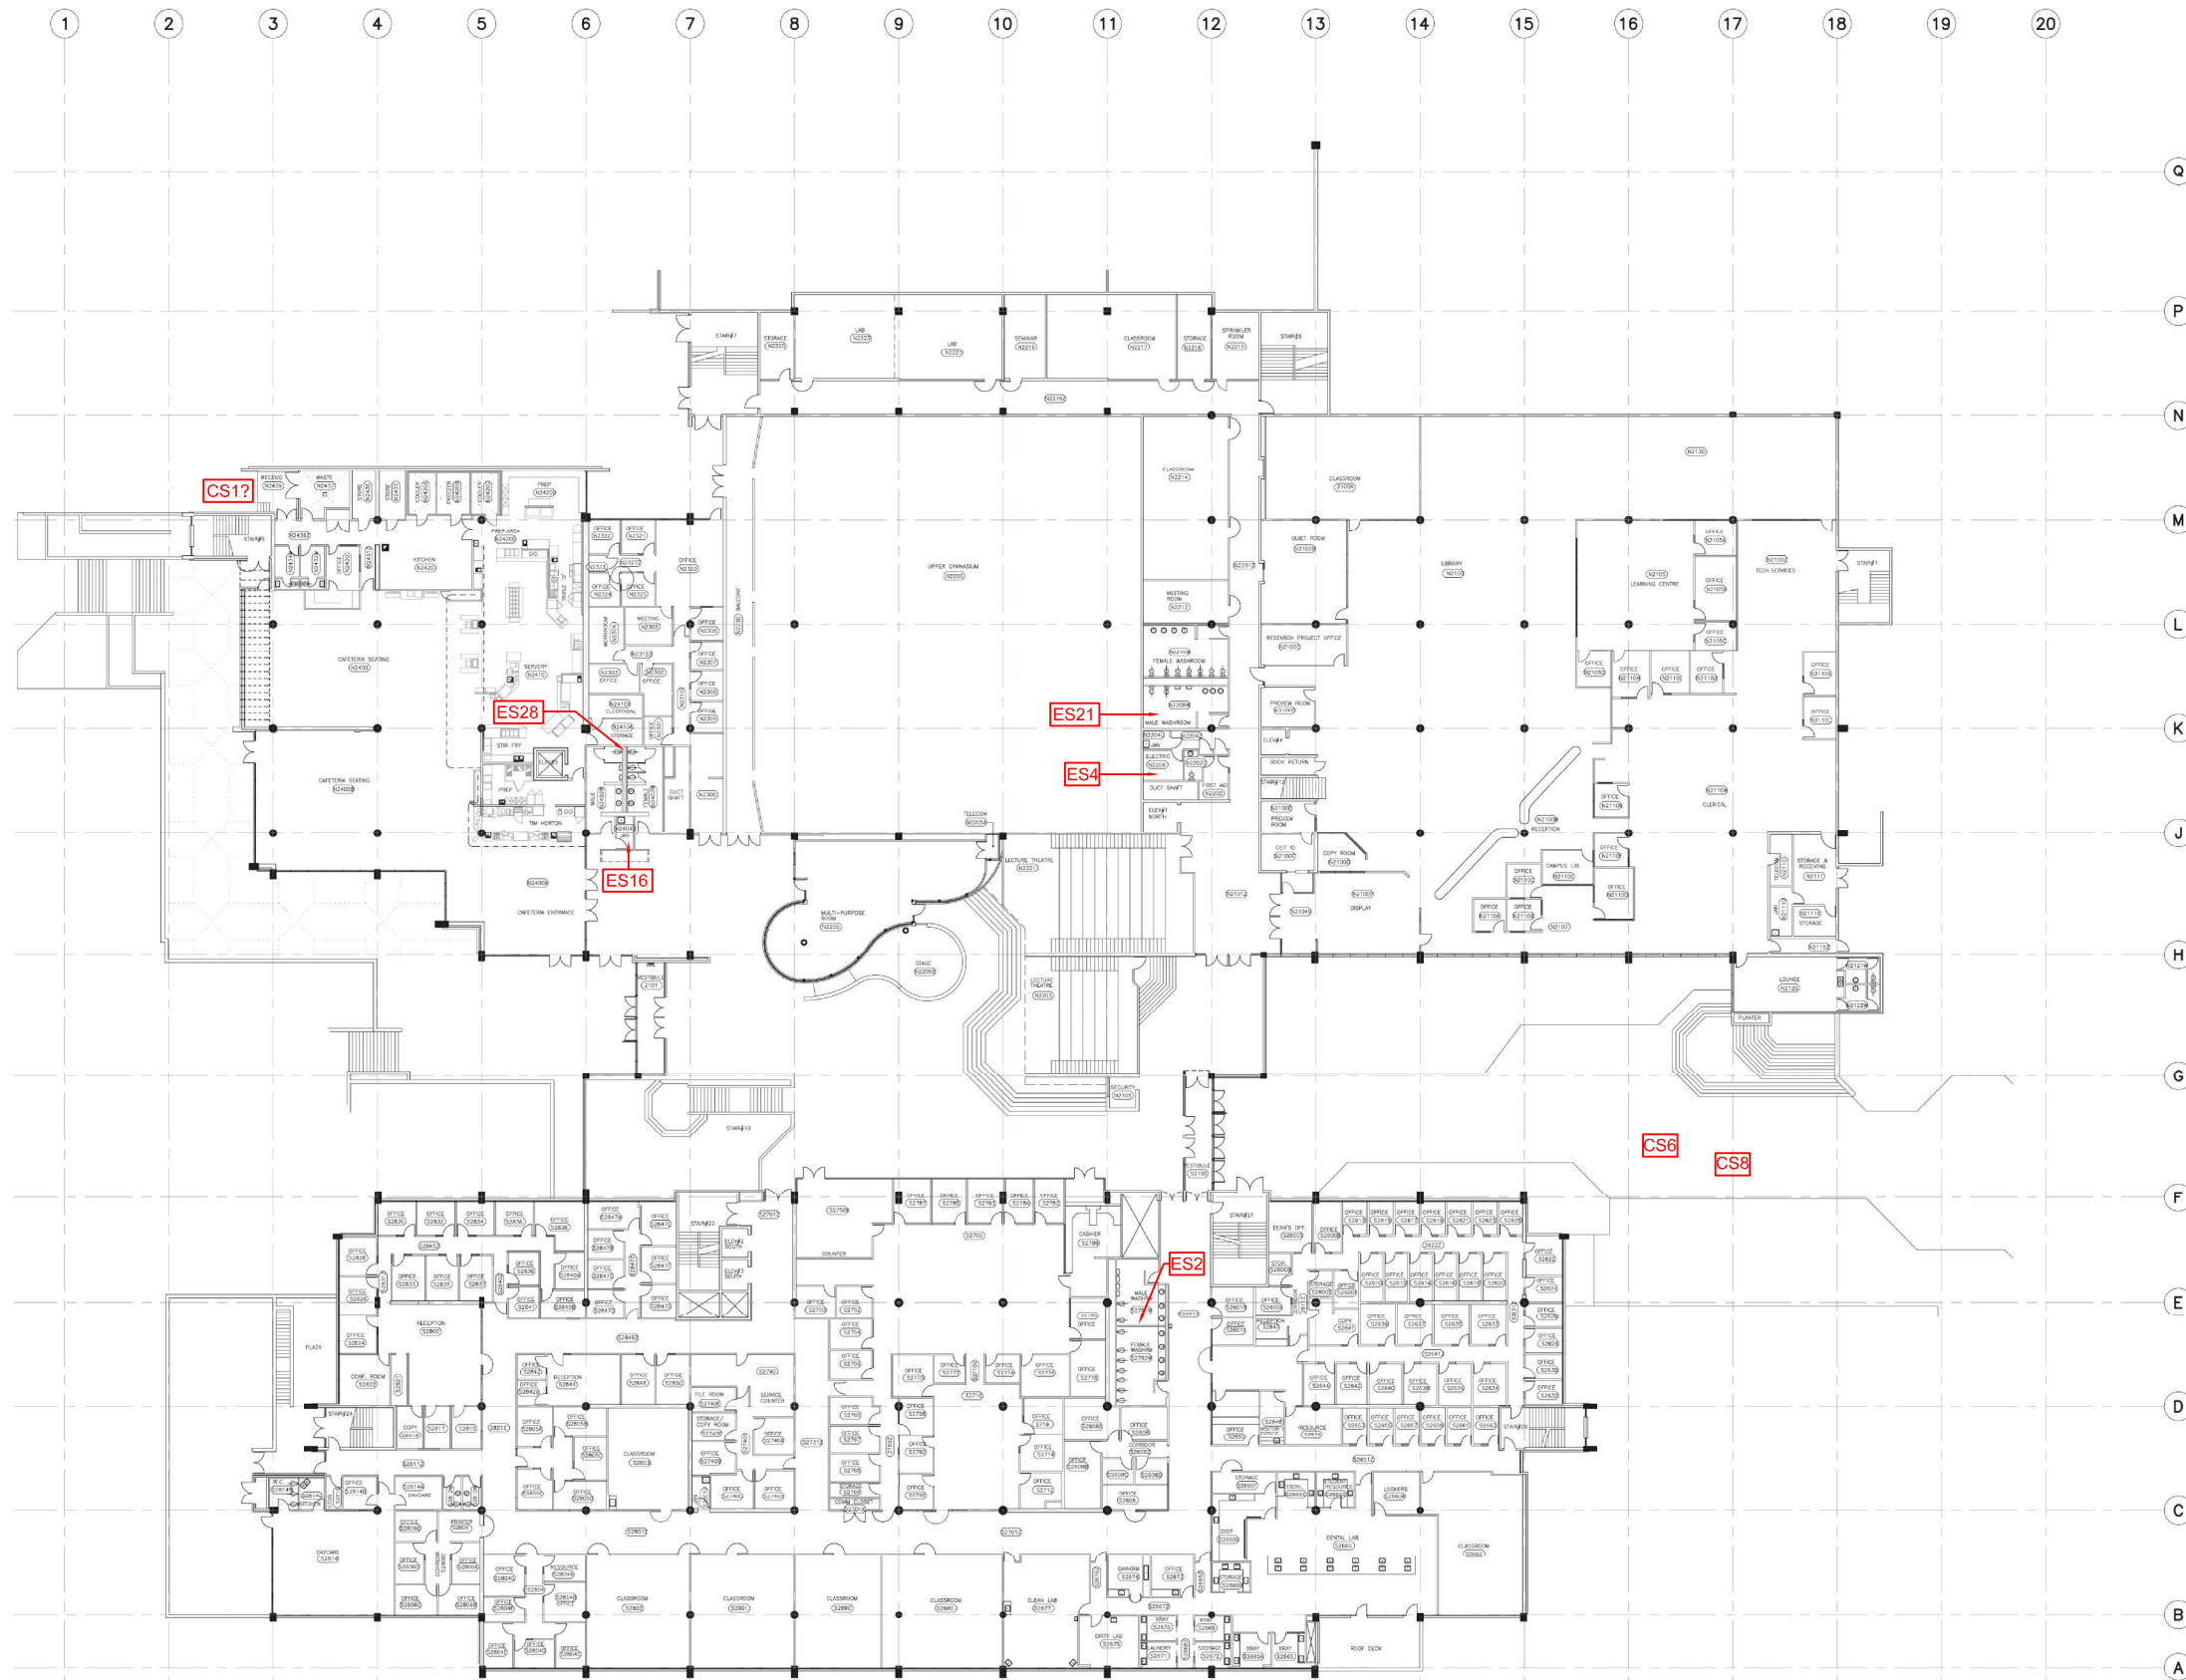

DATE:
 2019/08/20

PROJECT # :
 235813.001

DRAWN BY:
 PM

DRAWING:

CHECKED BY:
 HJ

5 OF 9

SCALE:
 NTS

LEGEND:

PROJECT #:

235813.001

DRAWN BY:

PM

DRAWING:

7 OF 9

CHECKED BY:

HJ