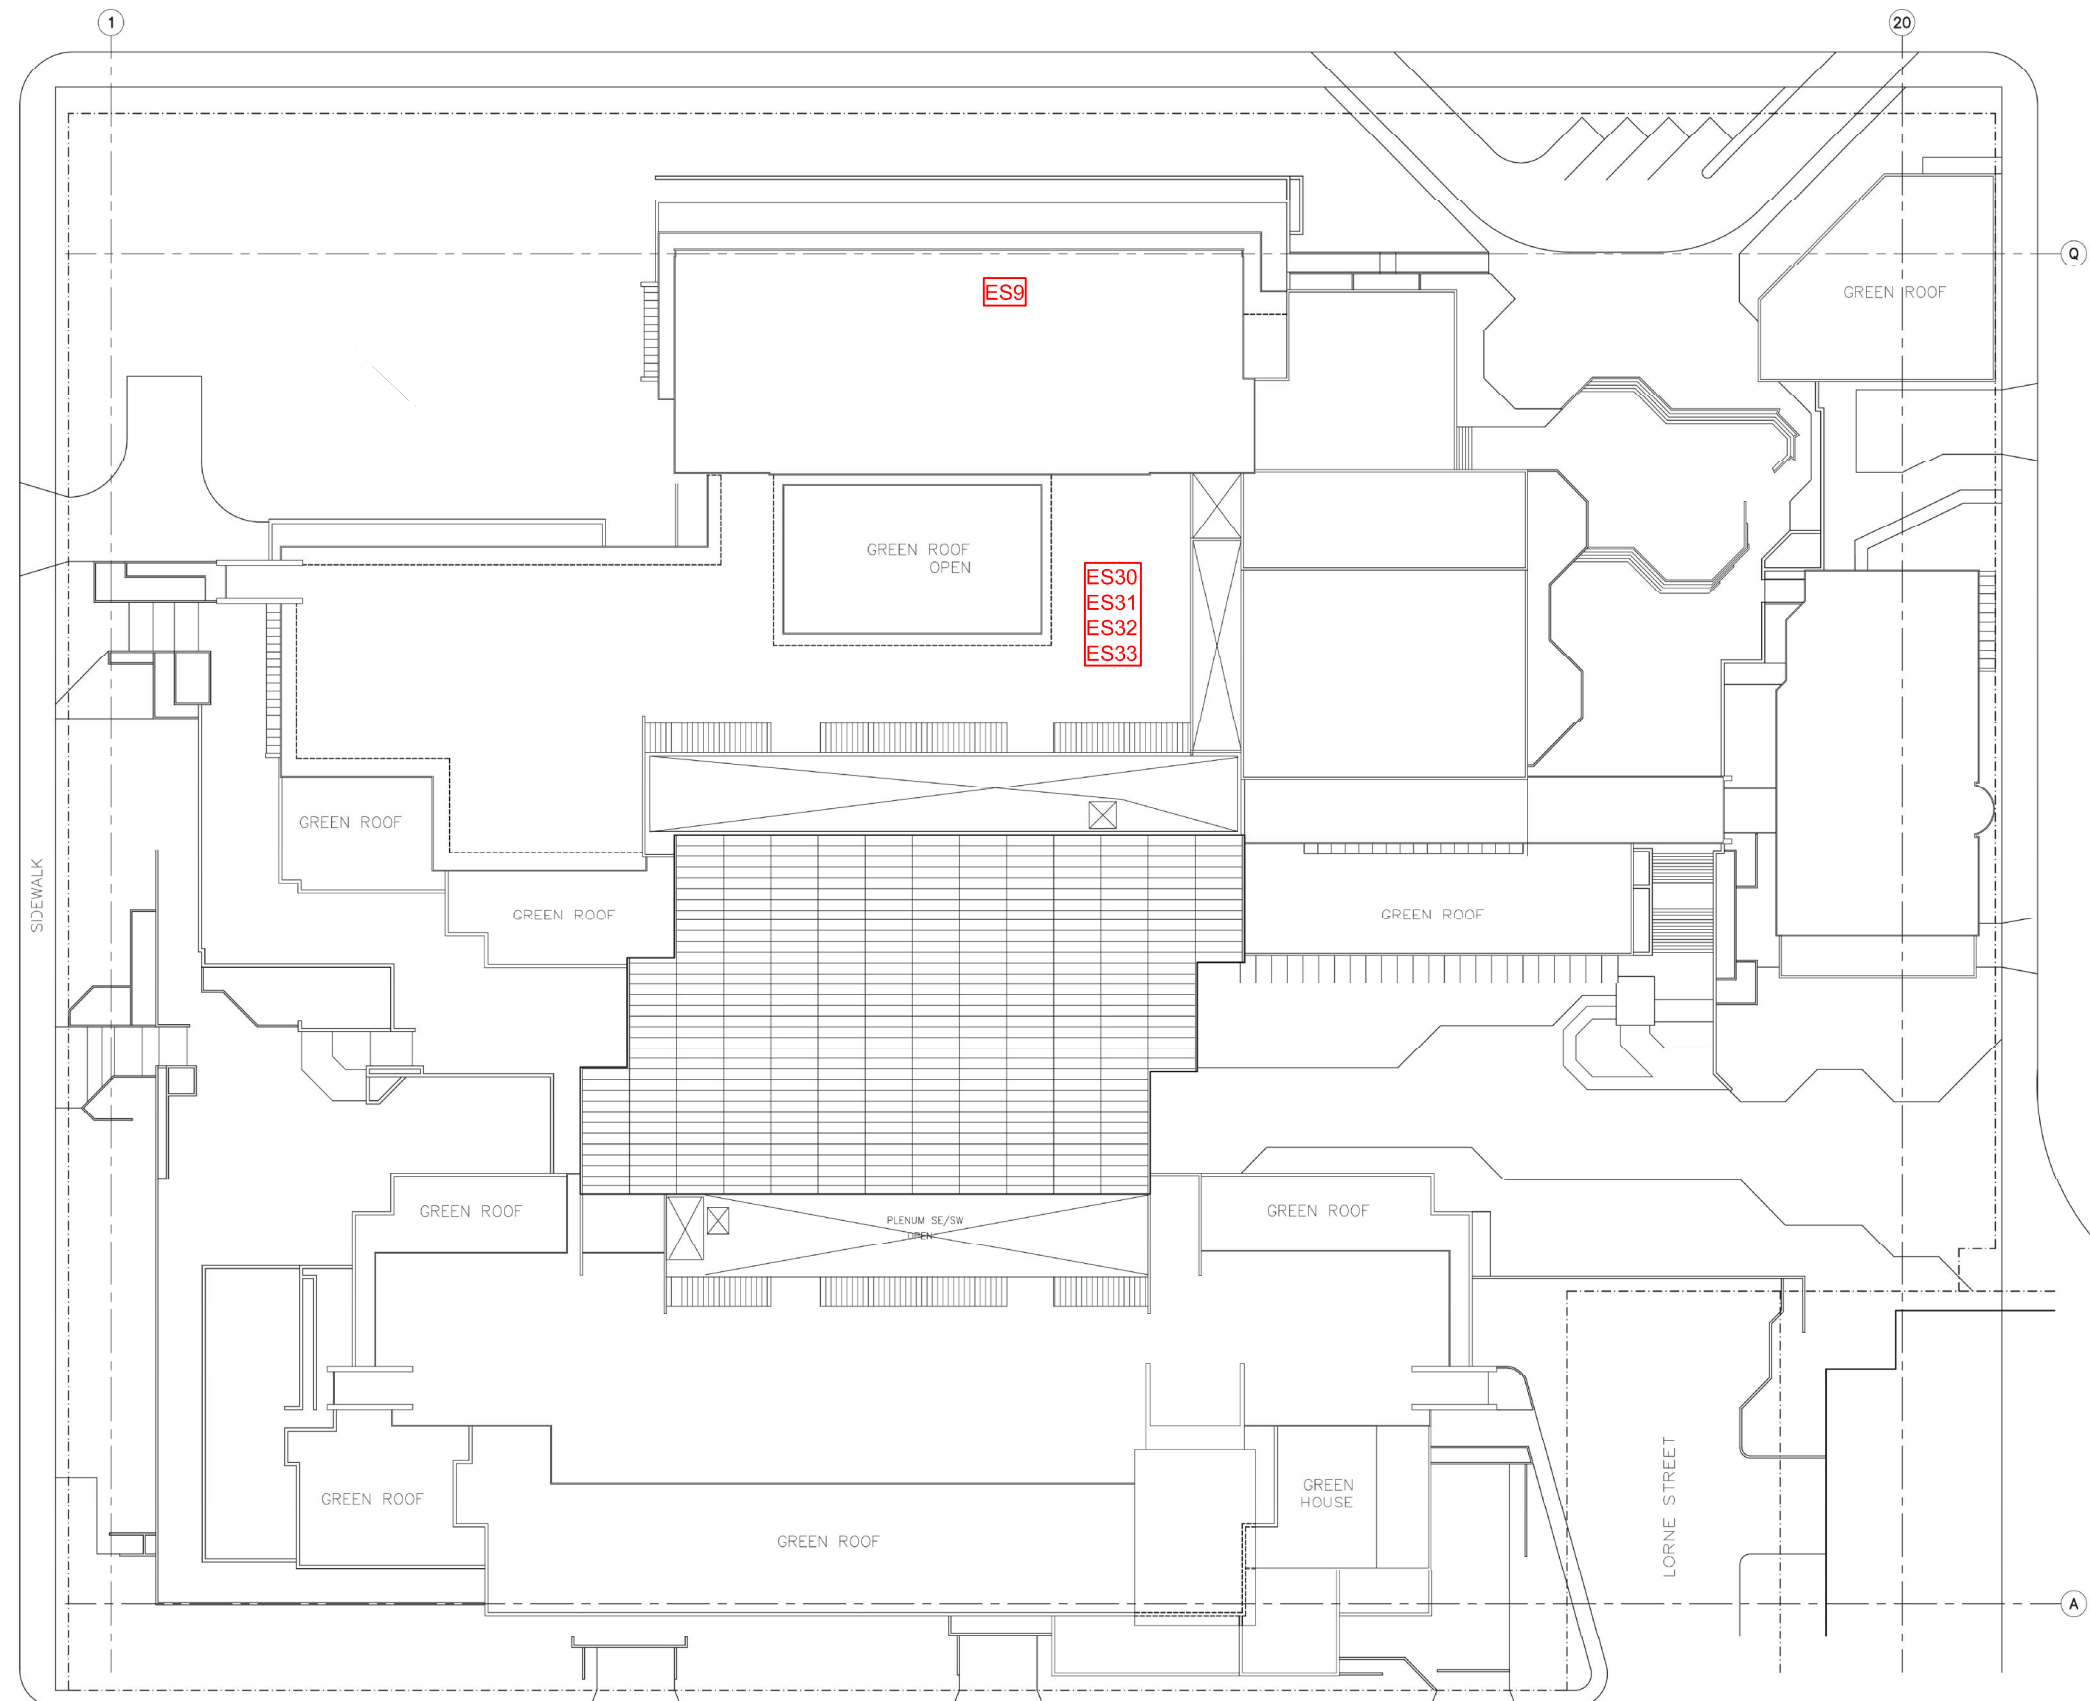

PROJECT #:

235813.001

DRAWN BY:

PM

DRAWING:

7 OF 9

CHECKED BY:

HJ

DATE: 2019/08/20	PROJECT # : 235813.001
---------------------	---------------------------

DRAWN BY: PM	DRAWING: 8 OF 9
-----------------	-------------------------------

CHECKED BY: HJ

SCALE: NTS

LEGEND:

- ES EXCLUDED SPACE
- CS CONFINED SPACE