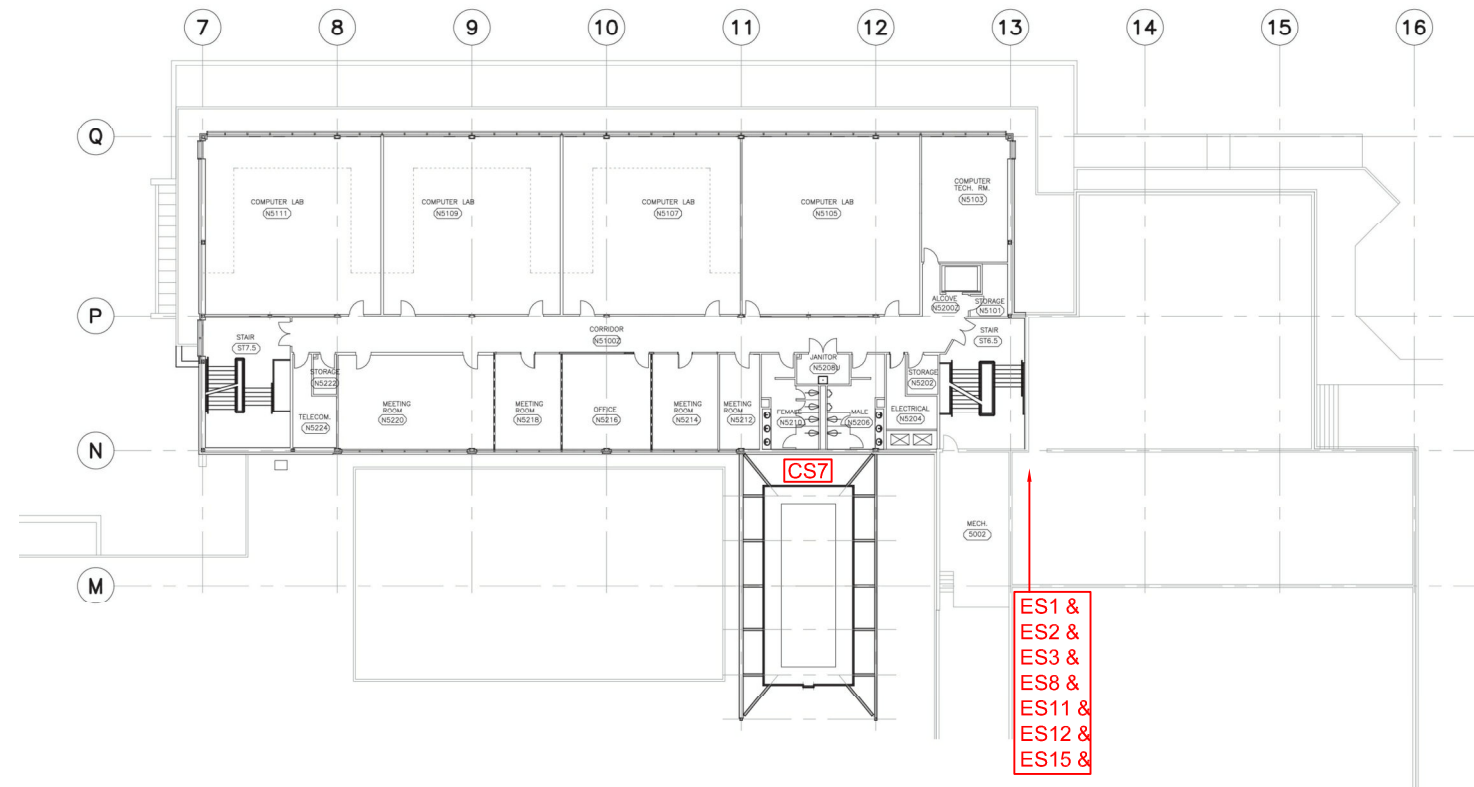

LEGEND:

- ES EXCLUDED SPACE
- CS CONFINED SPACE

CLIENT:
DOUGLAS COLLEGE
700 ROYAL AVENUE
NEW WESTMINSTER, BC

LOCATION:
700 ROYAL AVENUE
NEW WESTMINSTER, BC

TITLE:
CONFINED SPACE IDENTIFICATION
NEW WESTMINSTER CAMPUS
NW-LEVEL 5 AND 6

DATE: 2019/08/20	PROJECT # : 235813.001

DRAWN BY: PM	DRAWING: 8 OF 9

CHECKED BY: HJ

SCALE: NTS