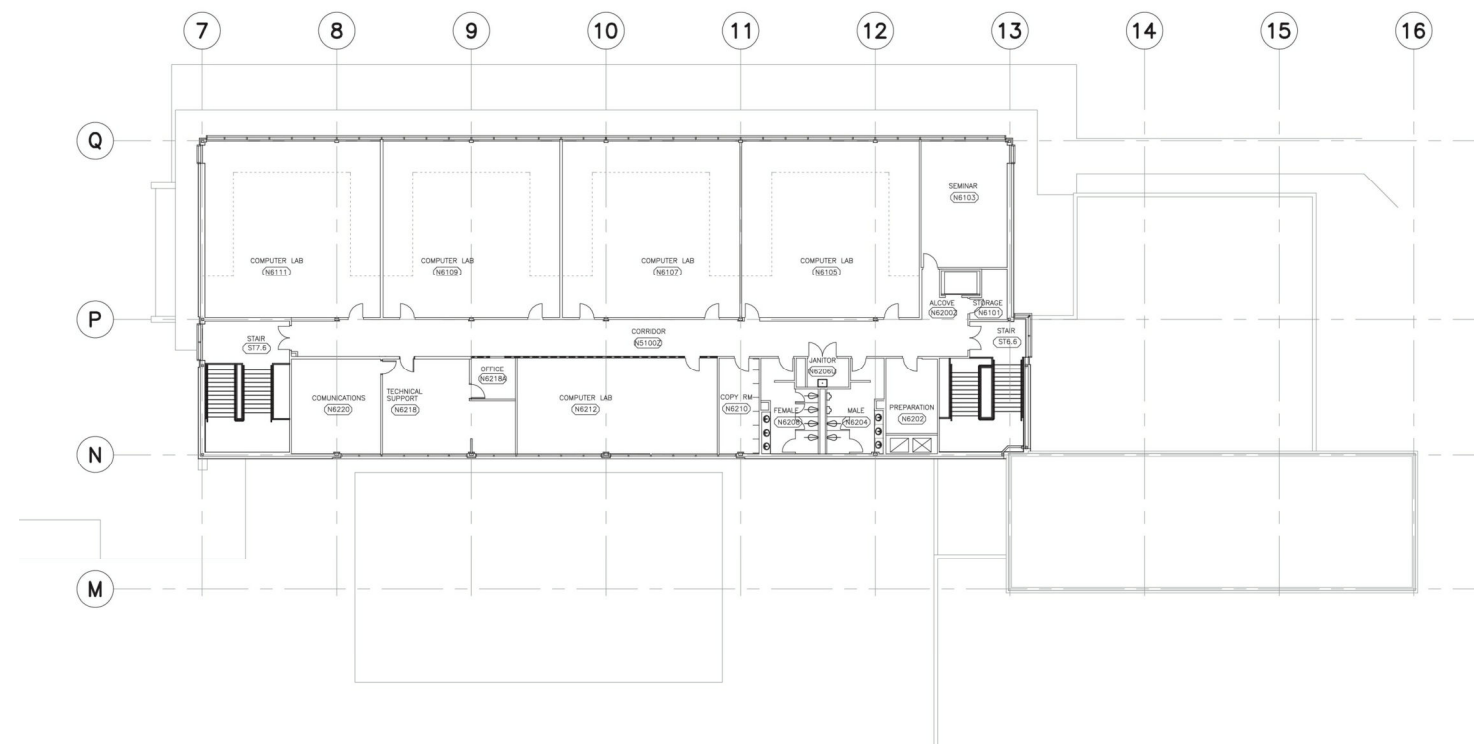

LEGEND:

- ES EXCLUDED SPACE
- CS CONFINED SPACE

CLIENT:
DOUGLAS COLLEGE
700 ROYAL AVENUE
NEW WESTMINSTER, BC

LOCATION:
700 ROYAL AVENUE
NEW WESTMINSTER, BC

TITLE:
CONFINED SPACE IDENTIFICATION
NEW WESTMINSTER CAMPUS
NW-LEVEL 5 AND 6

DATE: 2019/08/20	PROJECT # : 235813.001

DRAWN BY: PM	DRAWING: 8 OF 9

CHECKED BY: HJ

SCALE: NTS